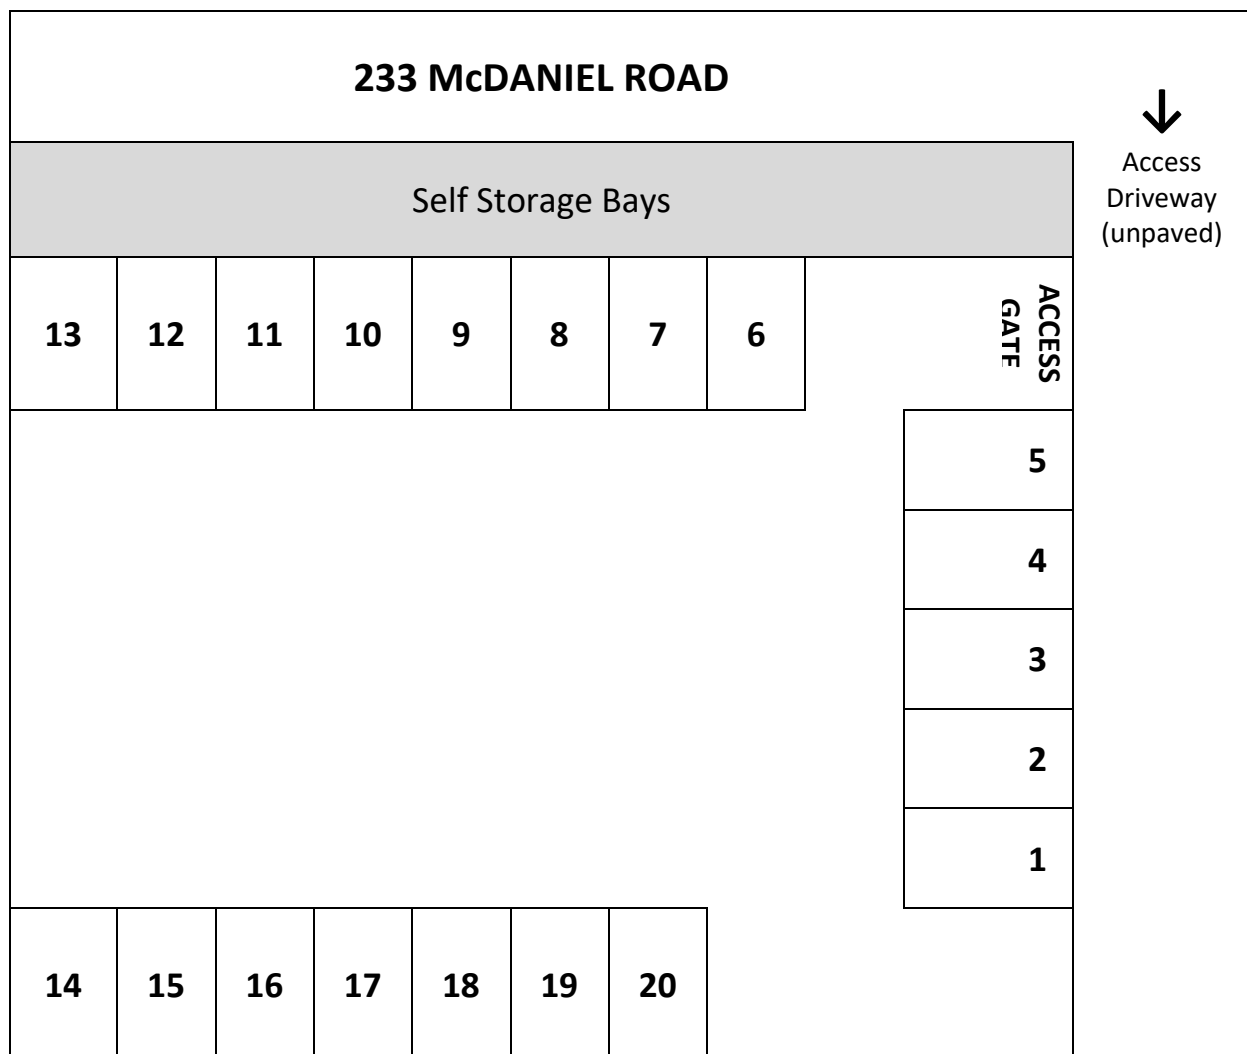

PORT STORAGE BOATS AND CARAVANS

MINIMUM LEASE 1 MONTH			
7 Day 24 Hour access			
\$200 Security Bond			
Bays 1-5	3W x 8L x 5H	Undercover	\$270 per month
Bays 6-13	3W x 8L m2	Afternoon shade	\$140 per month
Bays 14-20	3W x 8L m2	Open	\$140 per month